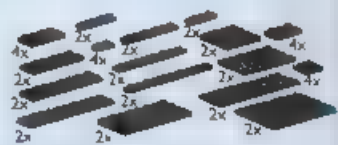

B. #5152 Low Sloped Bricks
 (25 degrees).
 60 pieces. \$4.99

C. #5161 Inverted Roof Bricks
 16 pieces. \$2.99

D. #5151 Steep Sloped Bricks
 (45 degrees).
 59 pieces. \$4.99

62 Bricks in Six Colors
 \$4.99 each per color.

Q. #5165 Hinges & Couplings
 31 pieces. \$2.99

R. #5217 Black Plates
 42 pieces. \$4.99

42 Plates in Two Colors
 \$4.99 each per color.

S. #5146 Blue ■

T. #5147 Red ■

U. #628 X-Large Gray Baseplate
 15" x 15" \$9.99